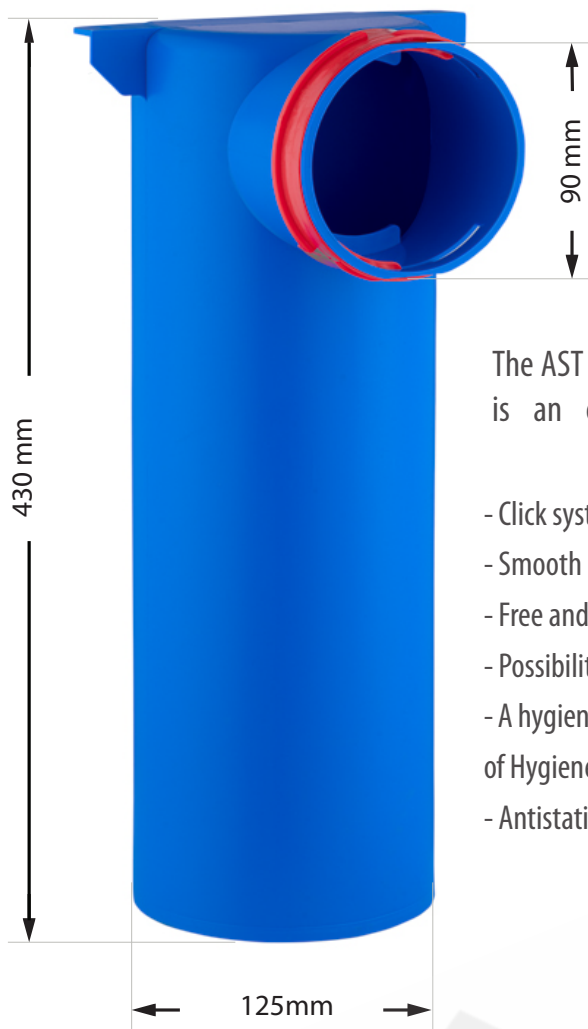

SUPPLY AND EXHAUST BOX 1x90 NEW

The AST 1x90/125 NEW supply and exhaust box is an element of the **ModulAir** system.

- Click system
- Smooth inner layer
- Free and quiet airflow
- Possibility of vertical and horizontal installation
- A hygienic certificate of the Polish National Institute of Hygiene
- Antistatic and antibacterial properties

Connectors	Material	Weight	Airflow volume	Box
1x \varnothing 90 mm 1x \varnothing 125 mm	Polypropylene	450 g	Approx. 50 m ³ /h	55 pcs