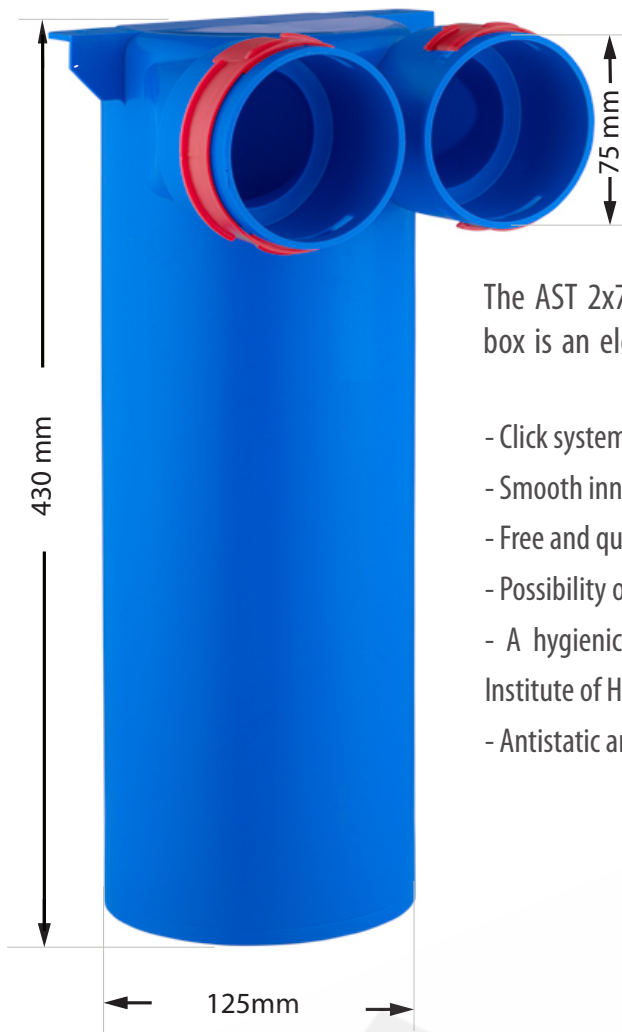

SUPPLY AND EXHAUST BOX 2x75 NEW

The AST 2x75/125 NEW supply and exhaust box is an element of the **ModulAir** system.

- Click system
- Smooth inner layer
- Free and quiet airflow
- Possibility of vertical and horizontal installation
- A hygienic certificate of the Polish National Institute of Hygiene
- Antistatic and antibacterial properties

Connectors	Material	Weight	Airflow volume	Box
2x \varnothing 75 mm 1x \varnothing 125 mm	Polypropylene	450 g	Approx. 70 m ³ /h	52 pcs